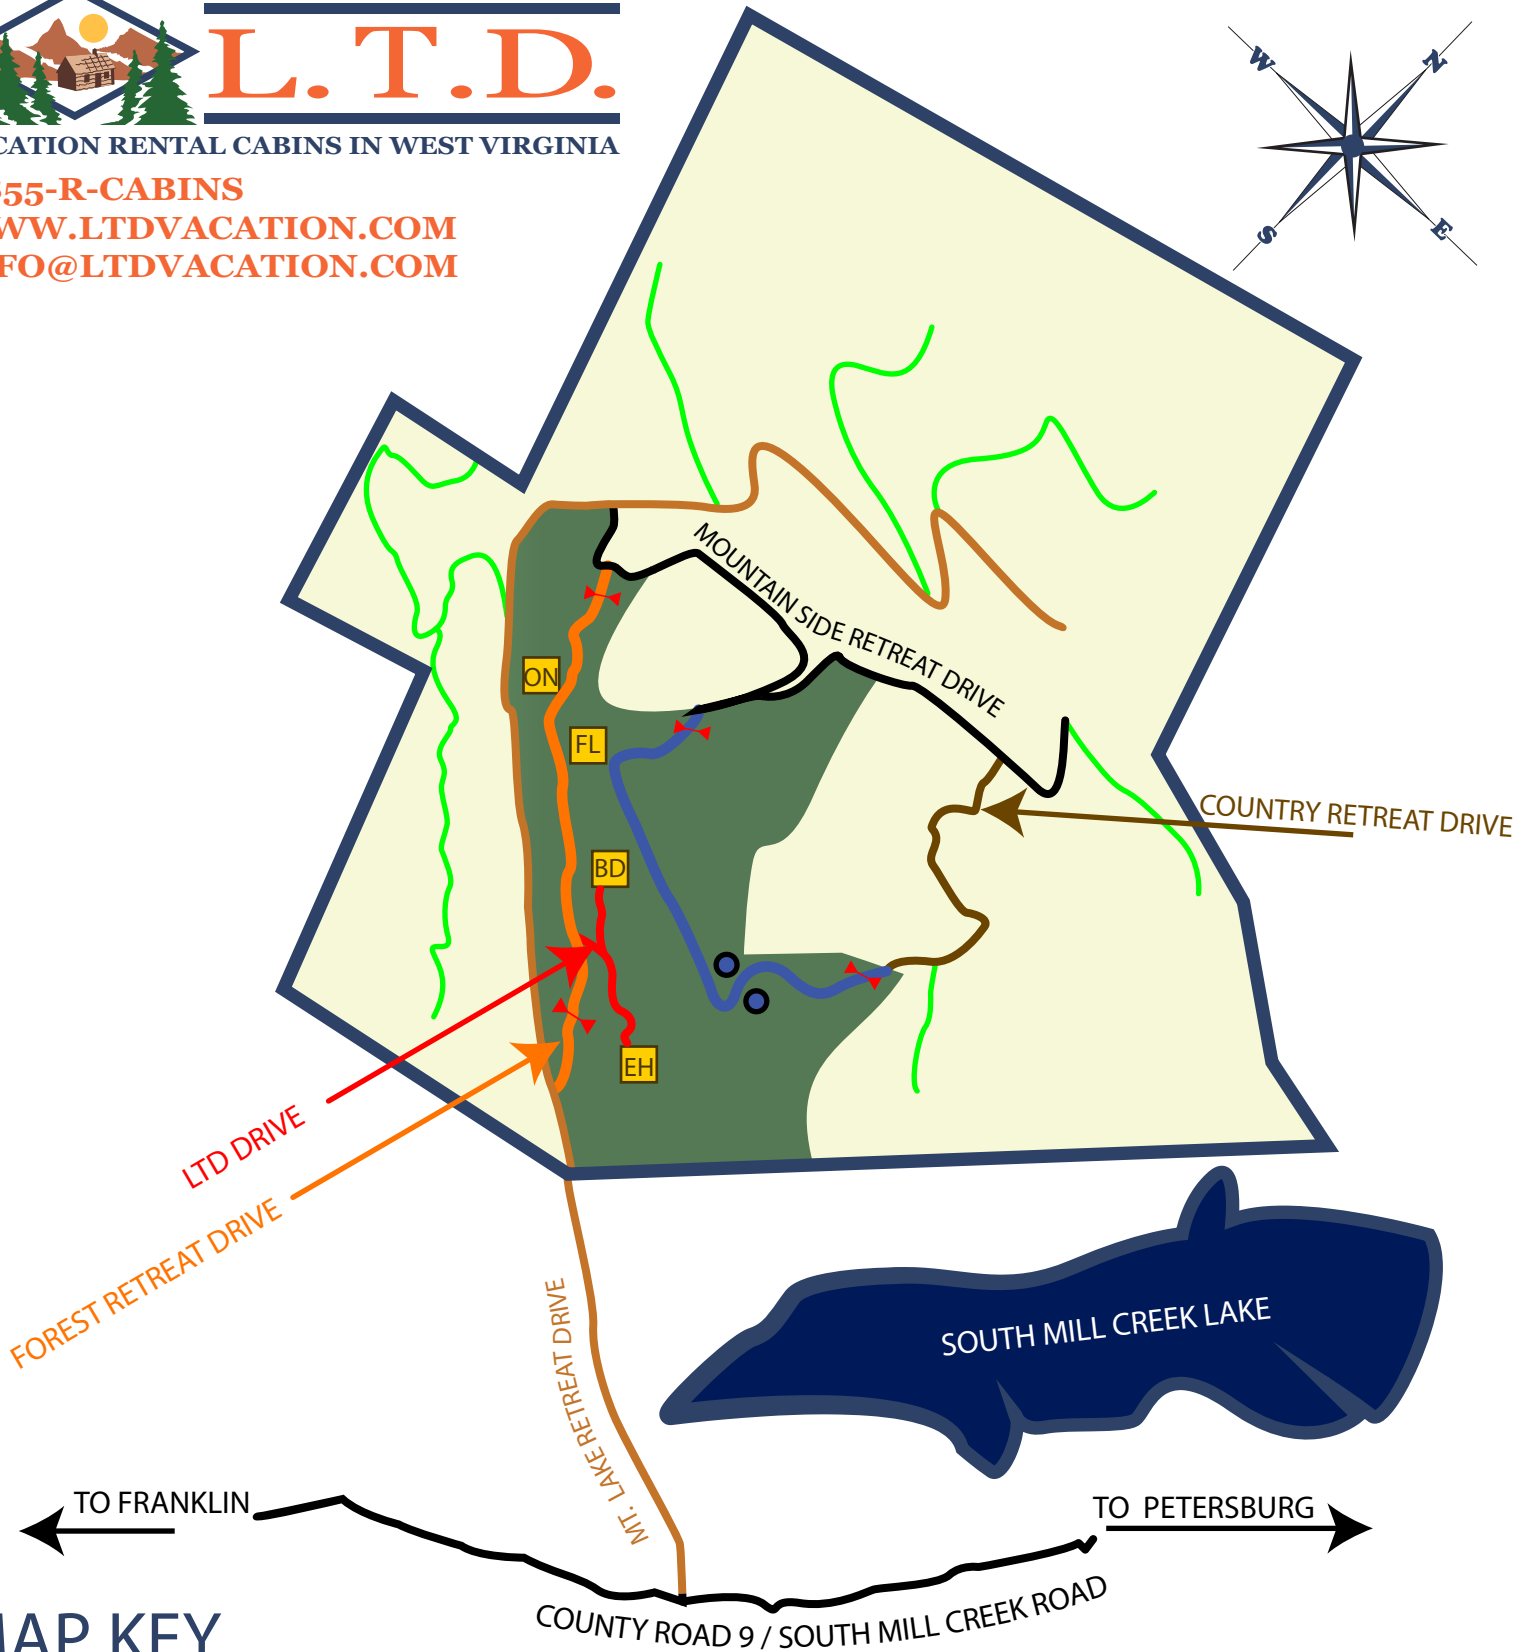

L.T.D.

VACATION RENTAL CABINS IN WEST VIRGINIA

1-855-R-CABINS

WWW.LTDVACATION.COM

INFO@LTDVACATION.COM

MAP KEY

- | | | | |
|--|------------------------------------|--|--|
| | MT. LAKE RETREAT DRIVE | | LTD VACATION PROPERTY |
| | FOREST RETREAT DRIVE | | ENTRY GATE - KEYS AT CHECK-IN |
| | LTD DRIVE | | POND ROAD / PRIVATE PONDS |
| | MOUNTAIN SIDE RETREAT DRIVE | | LTD CABINS (EAGLES HAVEN , BEARS DEN , FOXS LAIR , OWLS NEST) |
| | COUNTRY RETREAT DRIVE - PUBLIC USE | | PRIVATE DRIVEWAYS - NO PUBLIC USE |